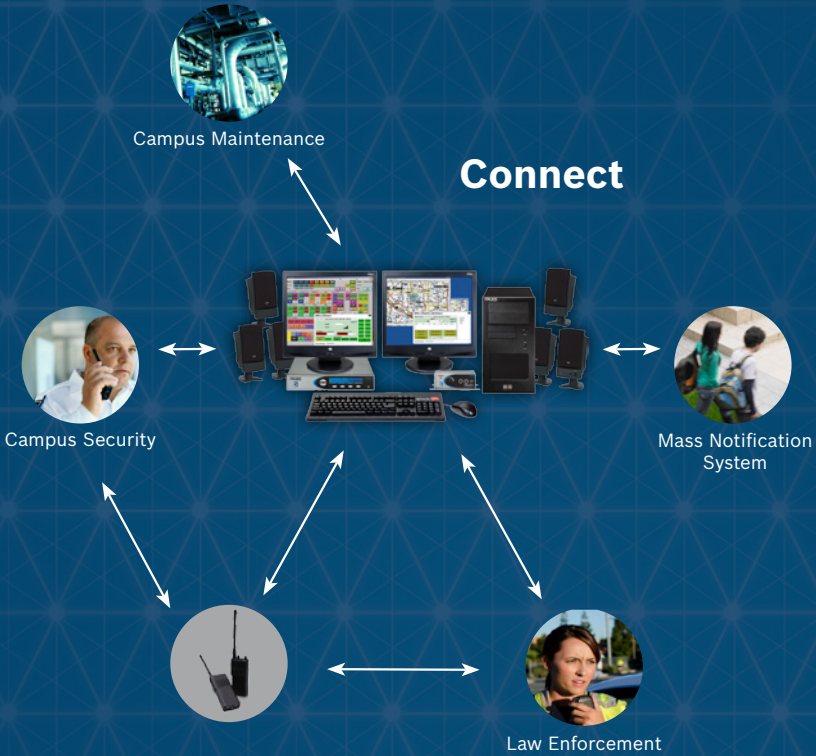

Higher Education

How can Telex make the most of your radio system?

- **Coordination of campus police** and security patrols, traffic issues.
- **Coordination of campus maintenance** and utility personnel.
- **Coordination with city** and county law enforcement for large public functions.
- **Communications on-campus** and across city/county to other locations.
- **Streamlining security** and mass notification systems with complete cross-platform ROIP/VOIP connectivity.
- Controlling communications from a single console position, all via ethernet.

TELEX

Radio Dispatch

About Telex Radio Dispatch

Part of the Bosch Security System, Inc., Communications Systems Division family of brands, Telex has designed and manufactured the industry's most trusted and widely deployed radio dispatch equipment for over 30 years, providing systems for the federal government, public safety, municipalities, schools, emergency response, airports, utilities, transportation industries and more.