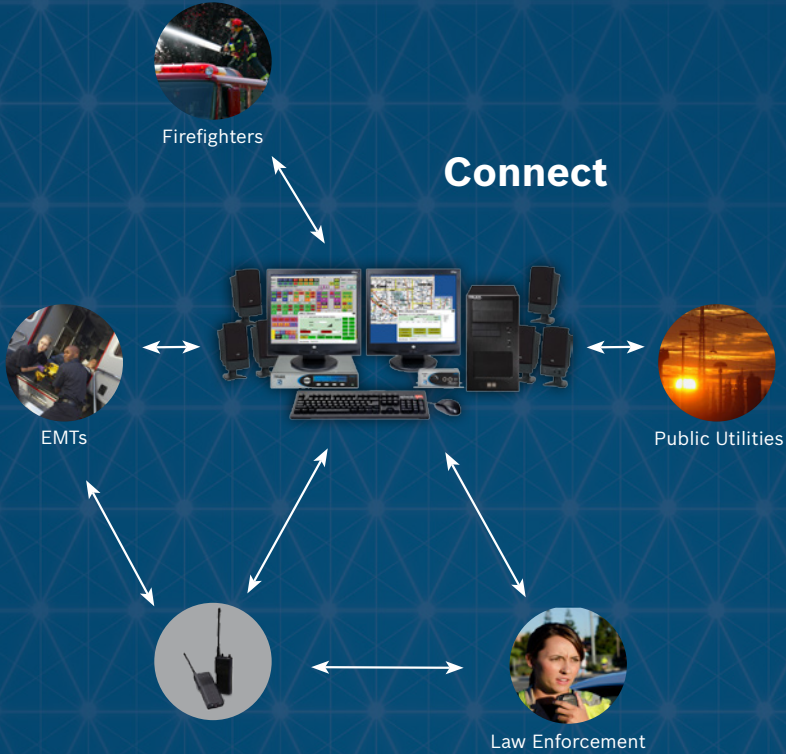

Public Safety

How can Telex Radio Dispatch work for you?

- **Coordination of assistance** by dispatch of police, fire and emergency services when required.
- **Ability to connect** different public safety radio communications groups when needed.
- **Ability to signal** or page correct personnel to the right incident when required.
- **Protecting people** and facilities with the best in secure, IP-based communications interoperability.
- **Streamlining security** and mass notification systems with complete cross-platform ROIP/VOIP connectivity.
- **Controlling communications** from a single console position, all via ethernet.

law enforcement • first responder EMTs for injury or rescue • firefighters • public utilities • road maintenance

TELEX

Radio Dispatch

About Telex Radio Dispatch

Part of the Bosch Security System, Inc., Communications Systems Division family of brands, Telex has designed and manufactured the industry's most trusted and widely deployed radio dispatch equipment for over 30 years, providing systems for the federal government, public safety, municipalities, schools, emergency response, airports, utilities, transportation industries and more.